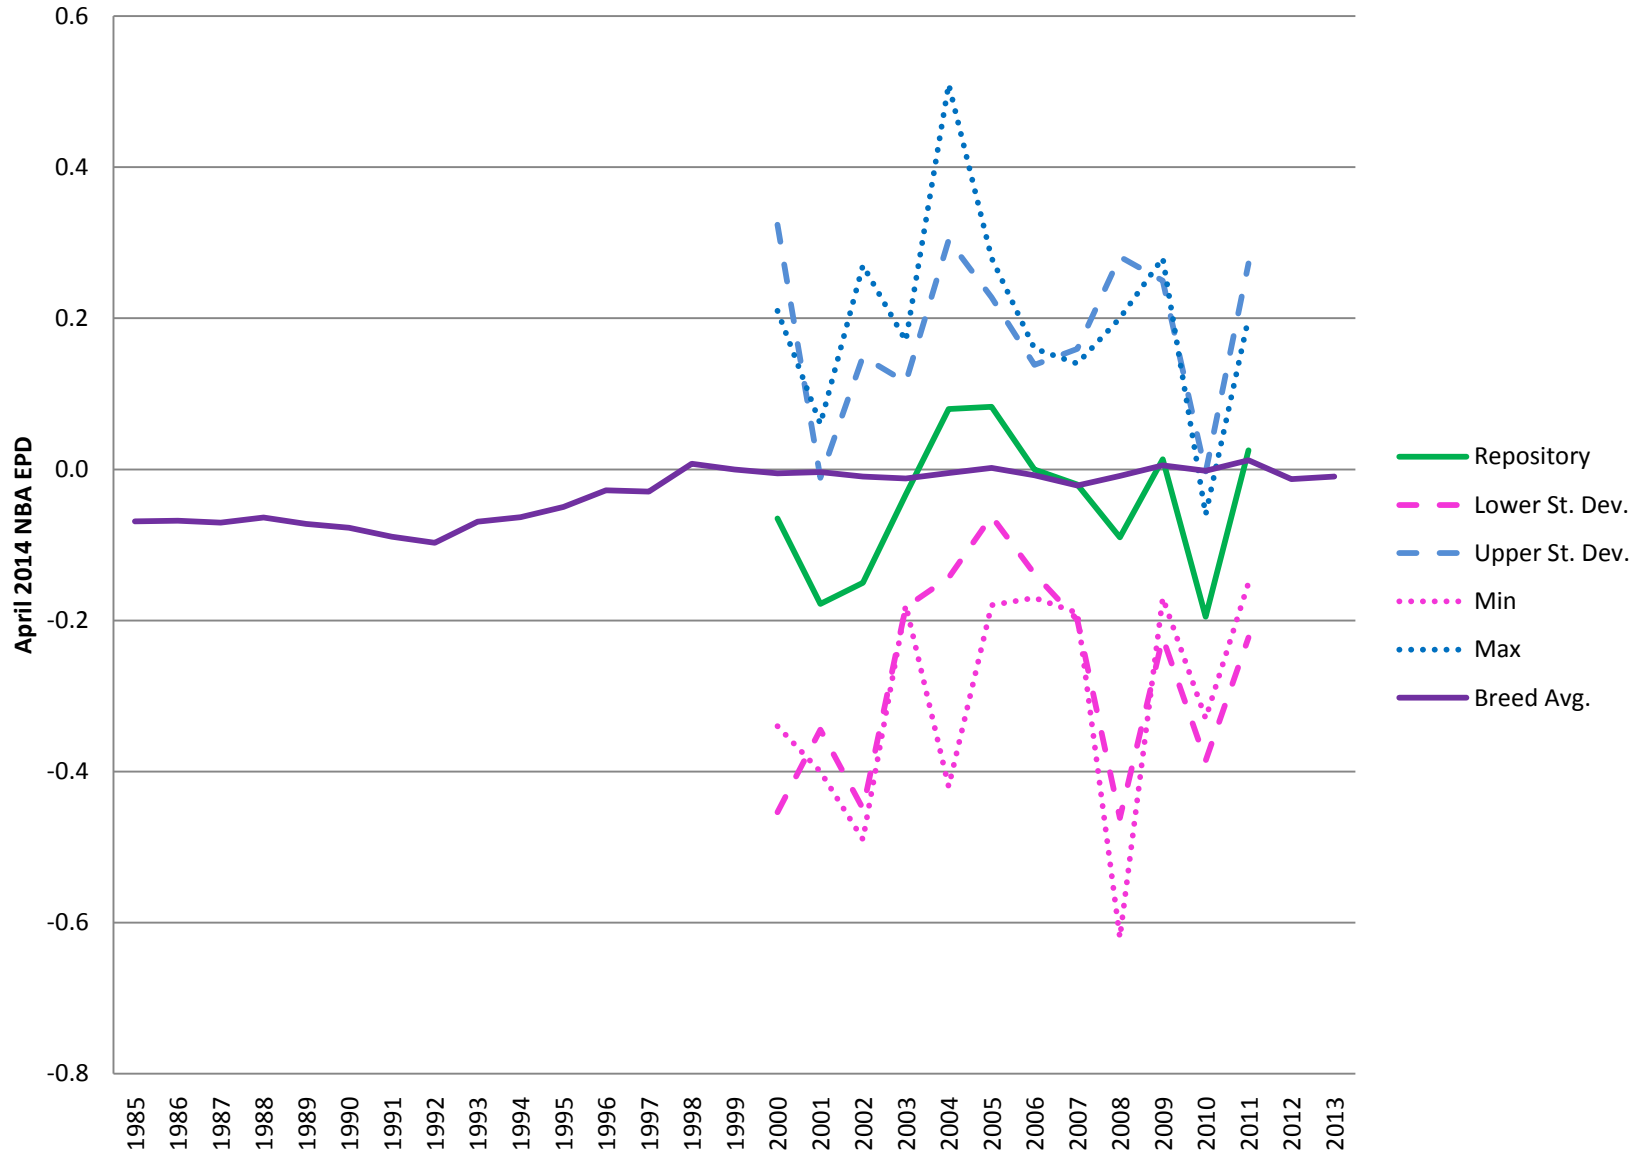

**Duroc: Number of Repository Boars by Birth Year**

Number Born Alive: Breed & Repository Average, Standard Deviation, Minimum & Maximum EPD for Duroc

Number Weaned: Breed & Repository Average, Standard Deviation, Minimum & Maximum EPD for Duroc

21-Day Litter Weight: Breed & Repository Average, Standard Deviation, Minimum & Maximum EPD for Duroc

Backfat: Breed & Repository Average, Standard Deviation, Minimum & Maximum EPD for Duroc

Days to 250 lbs.: Breed & Repository Average, Standard Deviation, Minimum & Maximum EPD for Duroc

Pounds of Lean: Breed & Repository Average, Standard Deviation, Minimum & Maximum EPD for Duroc