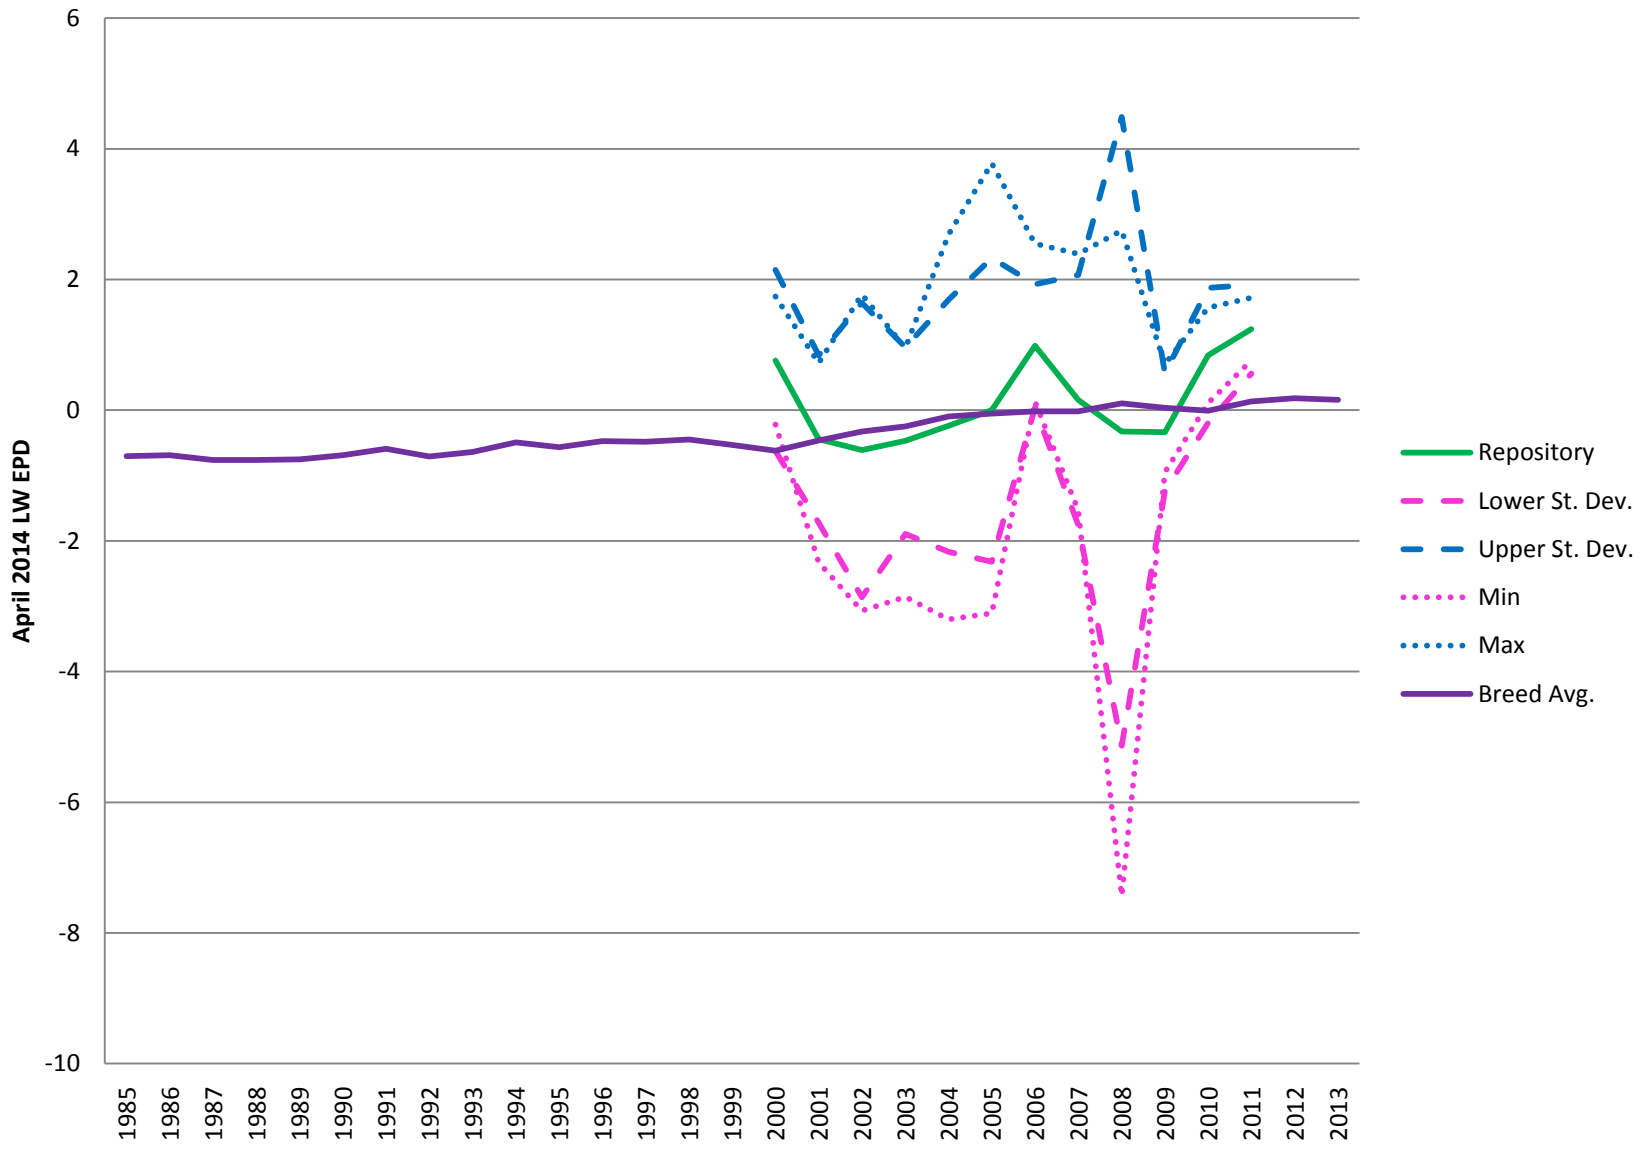

**Duroc: Number of Repository Boars by Birth Year**

Number Born Alive: Breed & Repository Average, Standard Deviation, Minimum & Maximum EPD for Duroc

Number Weaned: Breed & Repository Average, Standard Deviation, Minimum & Maximum EPD for Duroc

21-Day Litter Weight: Breed & Repository Average, Standard Deviation, Minimum & Maximum EPD for Duroc

Backfat: Breed & Repository Average, Standard Deviation, Minimum & Maximum EPD for Duroc

Days to 250 lbs.: Breed & Repository Average, Standard Deviation, Minimum & Maximum EPD for Duroc

Pounds of Lean: Breed & Repository Average, Standard Deviation, Minimum & Maximum EPD for Duroc