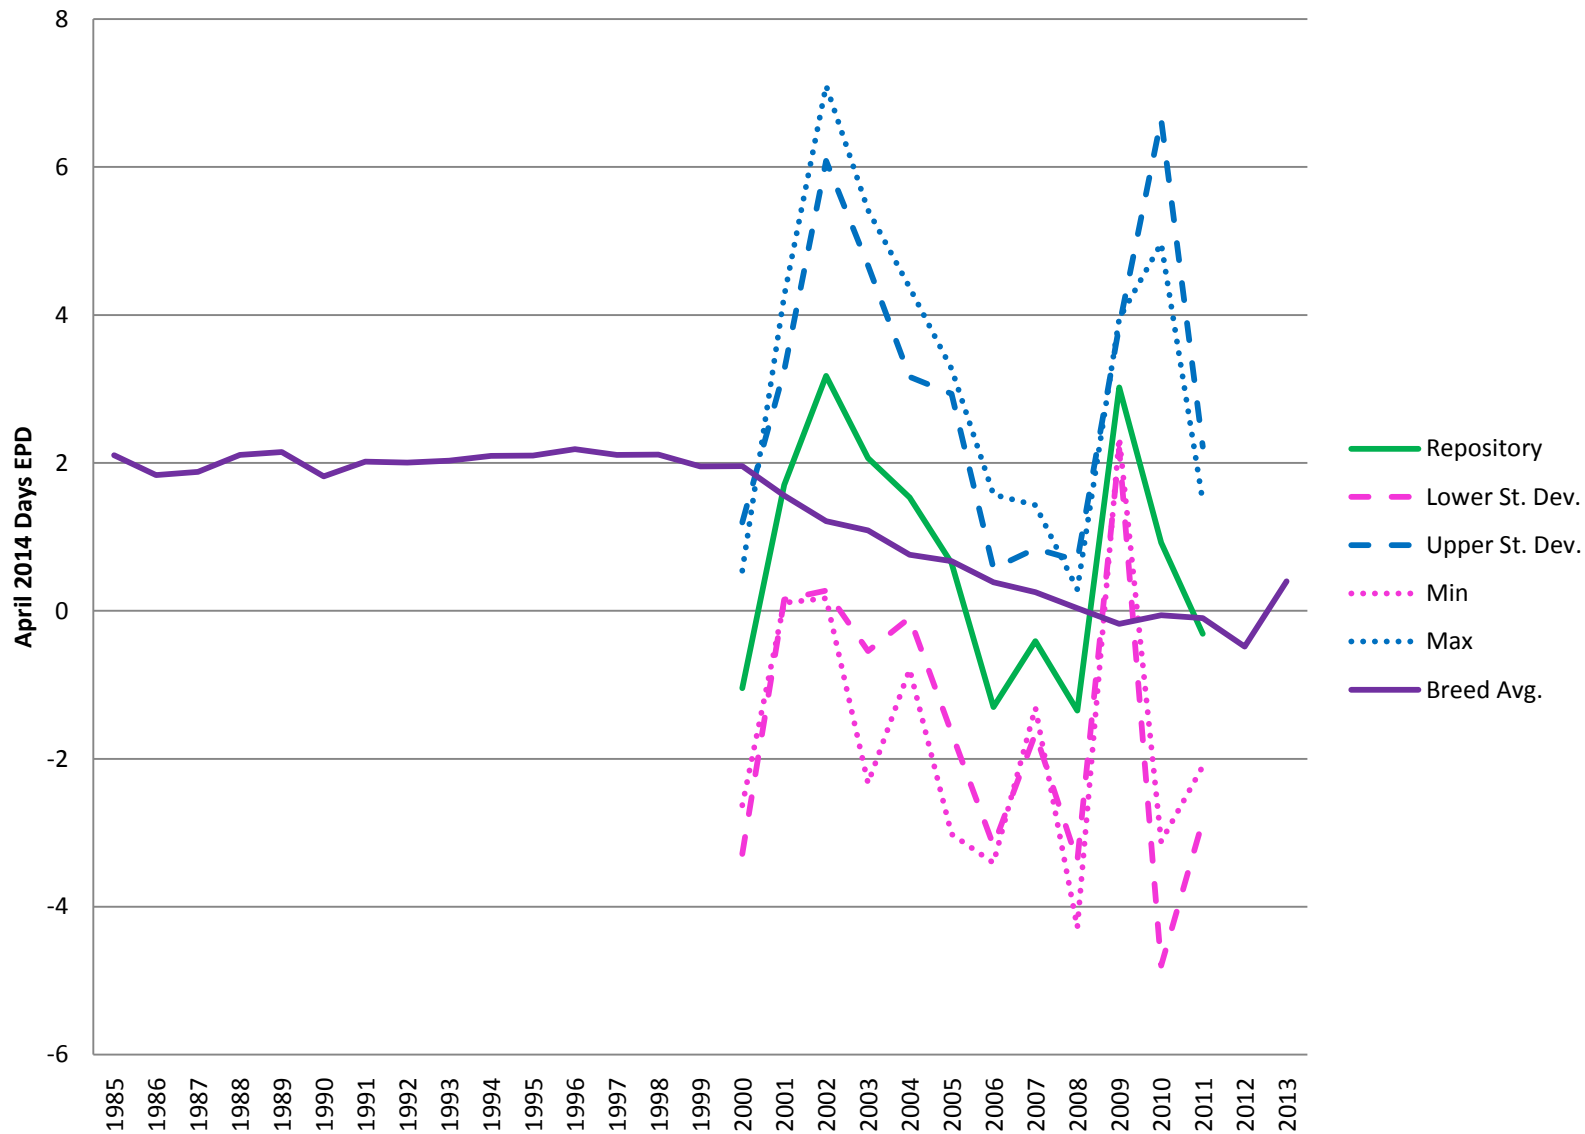

**Duroc: Number of Repository Boars by Birth Year**

Number Born Alive: Breed & Repository Average, Standard Deviation, Minimum & Maximum EPD for Duroc

Number Weaned: Breed & Repository Average, Standard Deviation, Minimum & Maximum EPD for Duroc

21-Day Litter Weight: Breed & Repository Average, Standard Deviation, Minimum & Maximum EPD for Duroc

Backfat: Breed & Repository Average, Standard Deviation, Minimum & Maximum EPD for Duroc

Days to 250 lbs.: Breed & Repository Average, Standard Deviation, Minimum & Maximum EPD for Duroc

Pounds of Lean: Breed & Repository Average, Standard Deviation, Minimum & Maximum EPD for Duroc