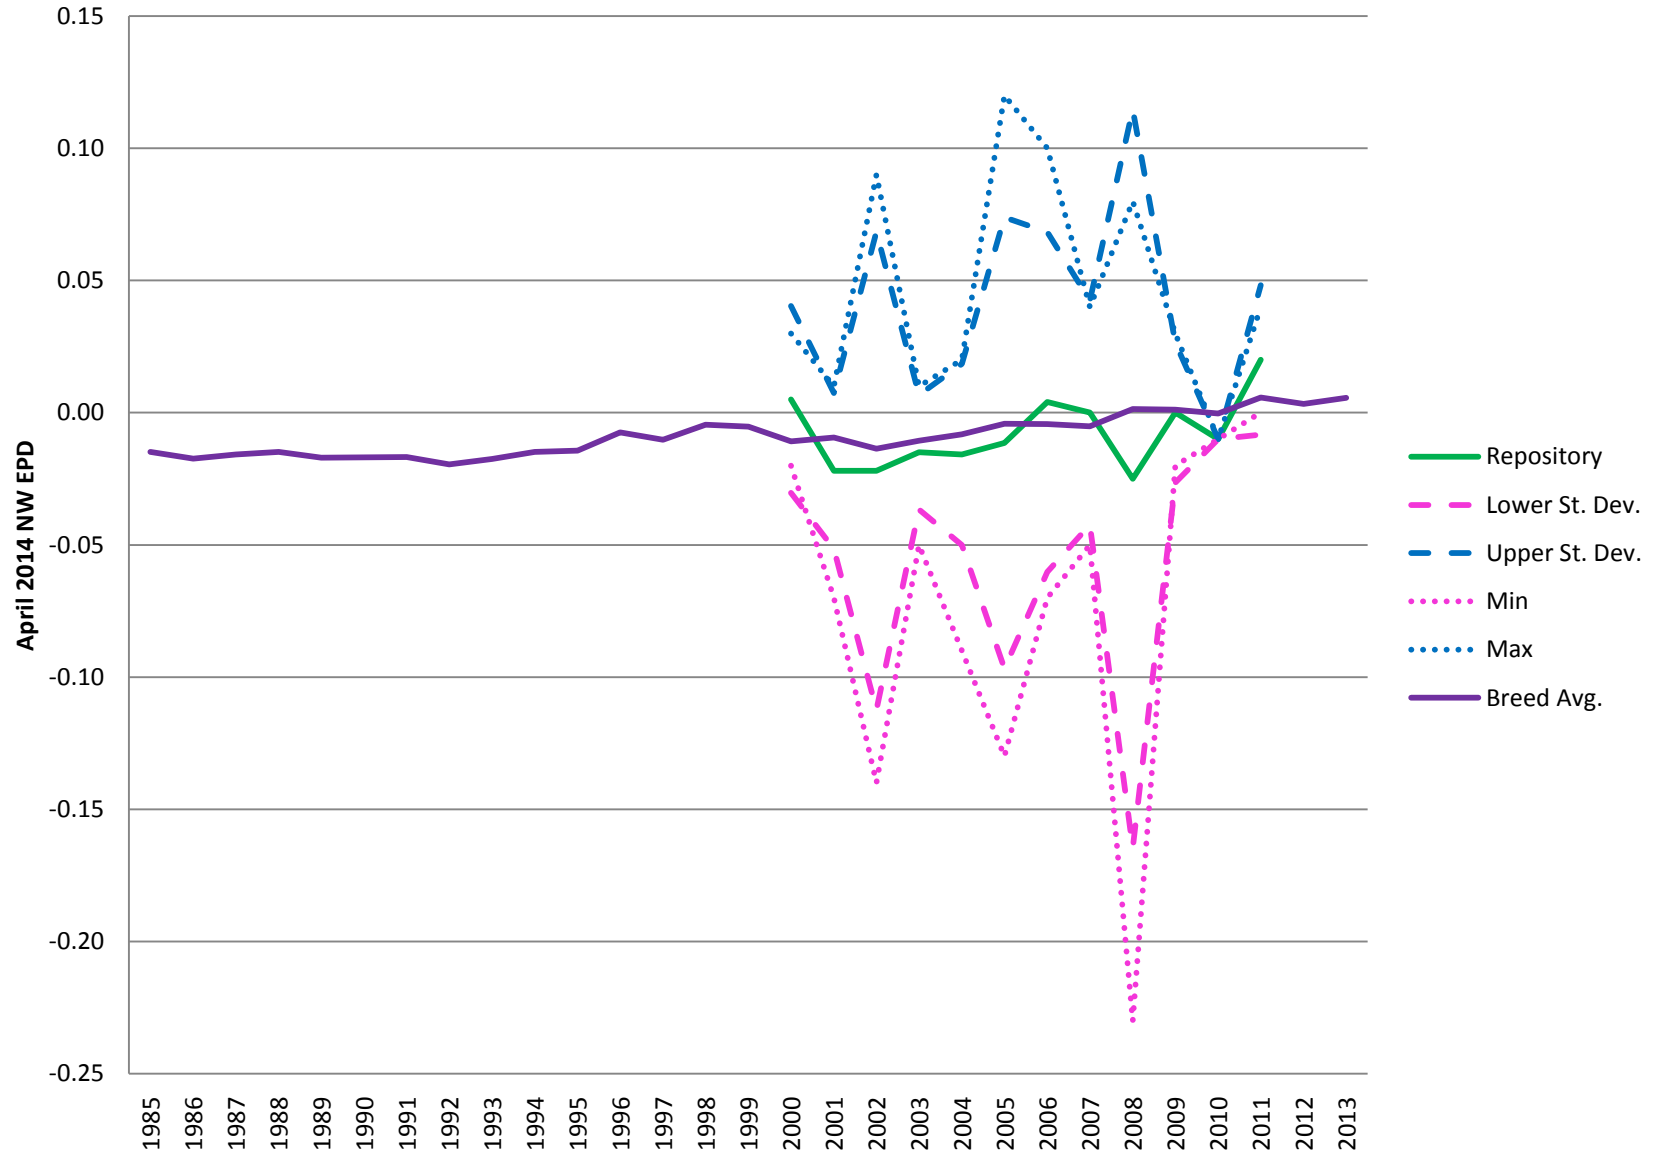

**Duroc: Number of Repository Boars by Birth Year**

Number Born Alive: Breed & Repository Average, Standard Deviation, Minimum & Maximum EPD for Duroc

Number Weaned: Breed & Repository Average, Standard Deviation, Minimum & Maximum EPD for Duroc

21-Day Litter Weight: Breed & Repository Average, Standard Deviation, Minimum & Maximum EPD for Duroc

Backfat: Breed & Repository Average, Standard Deviation, Minimum & Maximum EPD for Duroc

Days to 250 lbs.: Breed & Repository Average, Standard Deviation, Minimum & Maximum EPD for Duroc

Pounds of Lean: Breed & Repository Average, Standard Deviation, Minimum & Maximum EPD for Duroc