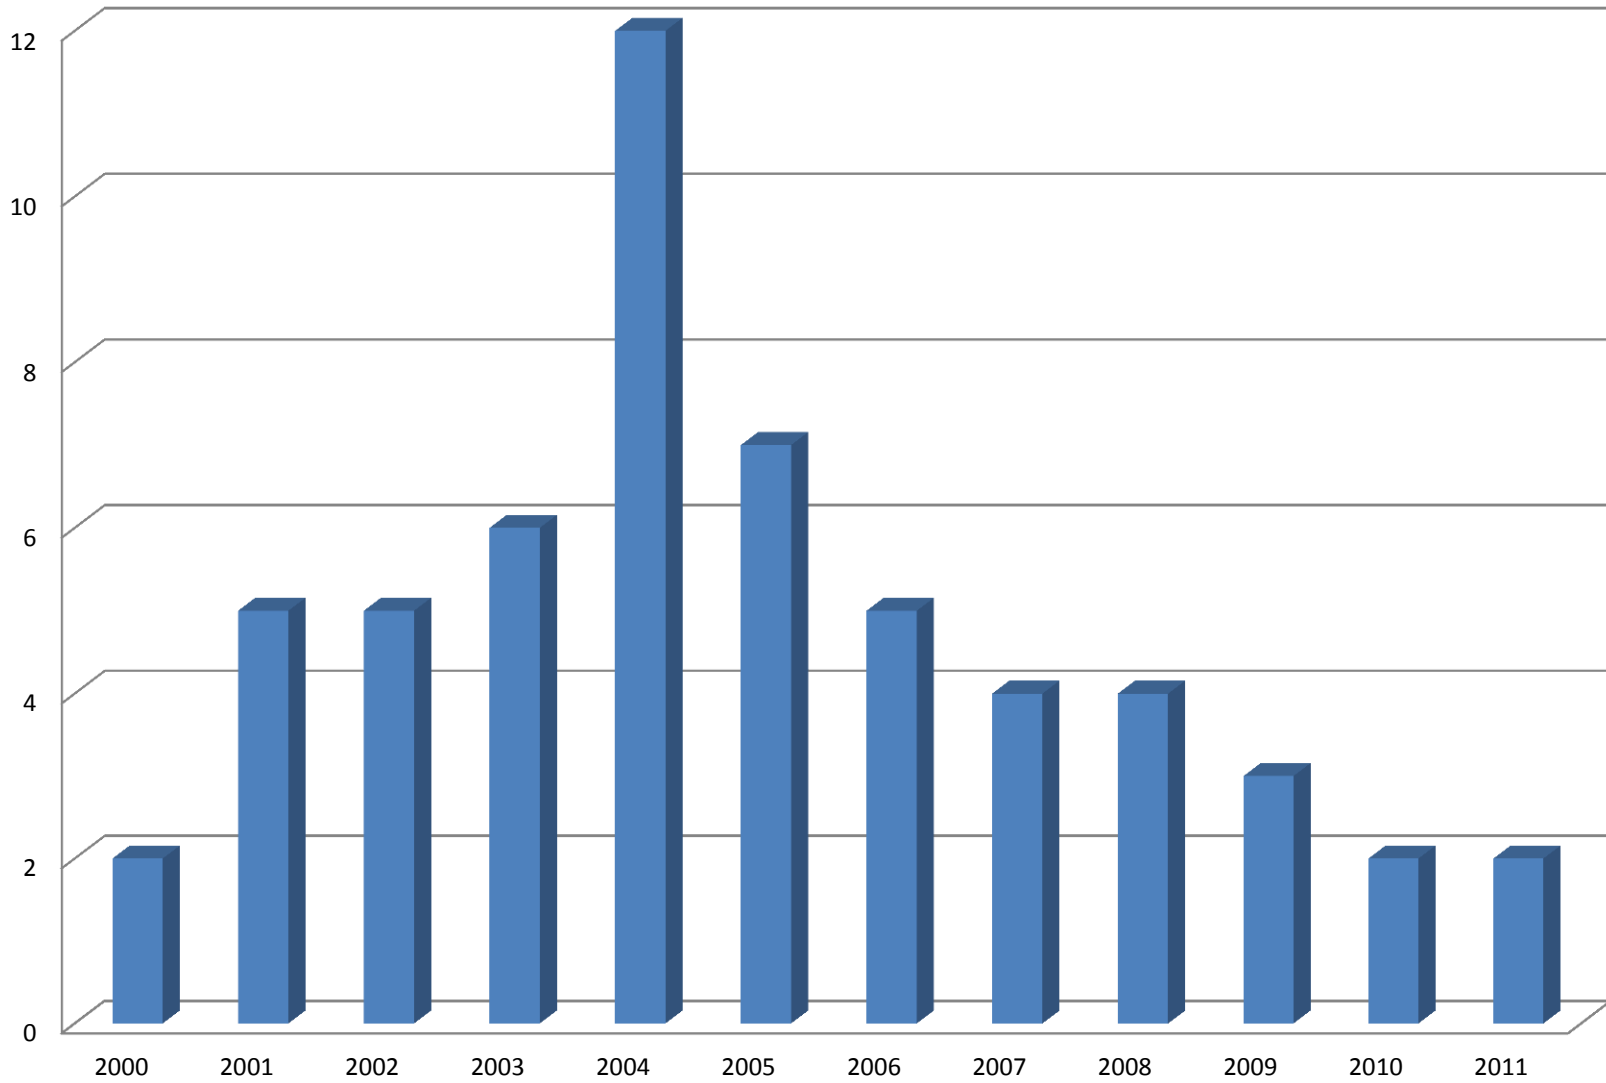

**Duroc: Number of Repository Boars by Birth Year**

Number Born Alive: Breed & Repository Average, Standard Deviation, Minimum & Maximum EPD for Duroc

Number Weaned: Breed & Repository Average, Standard Deviation, Minimum & Maximum EPD for Duroc

21-Day Litter Weight: Breed & Repository Average, Standard Deviation, Minimum & Maximum EPD for Duroc

Backfat: Breed & Repository Average, Standard Deviation, Minimum & Maximum EPD for Duroc

Days to 250 lbs.: Breed & Repository Average, Standard Deviation, Minimum & Maximum EPD for Duroc

Pounds of Lean: Breed & Repository Average, Standard Deviation, Minimum & Maximum EPD for Duroc